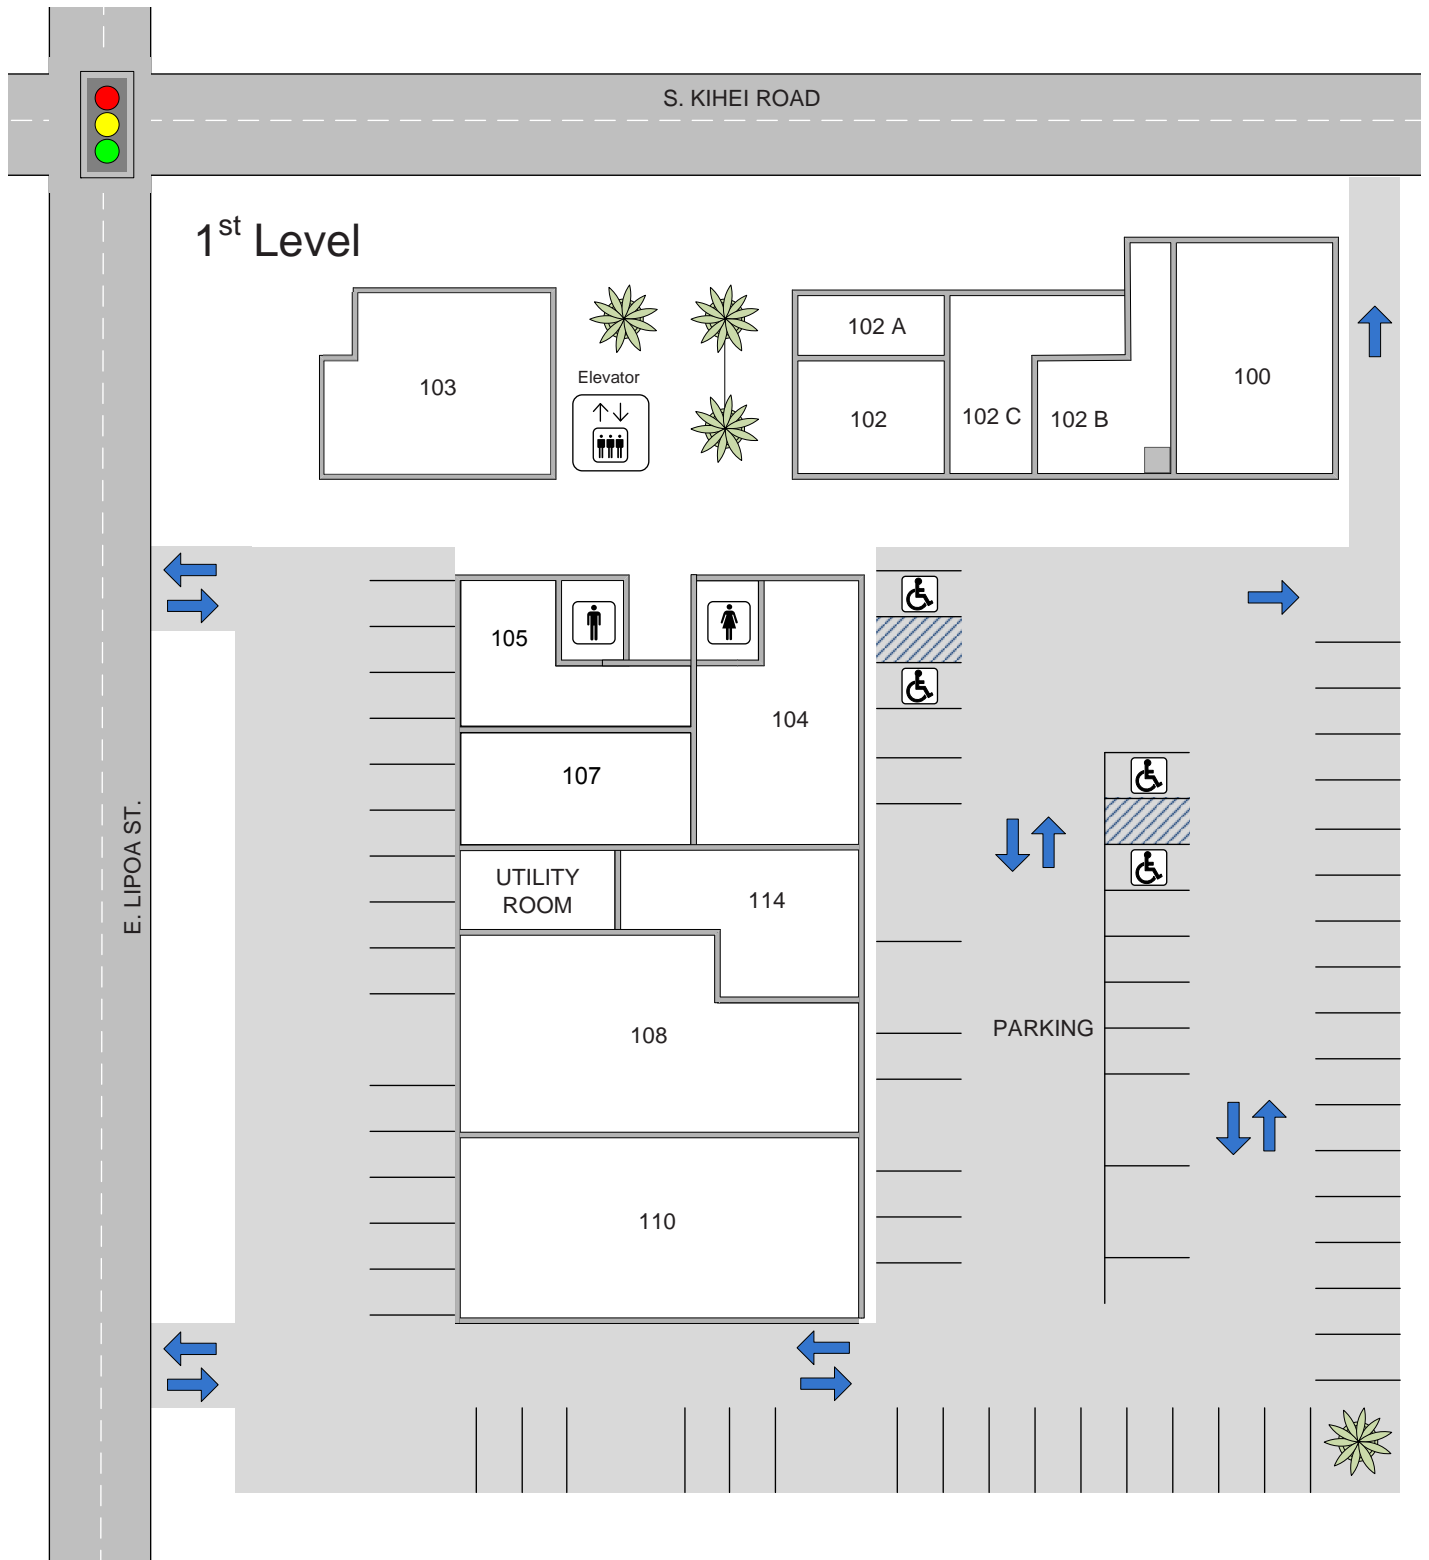

KIHEI PLAZA

**MW Commercial
Realty, Inc.**
Real Estate Brokerage

1280 S. Kihei Road | Ste. 224 | Kihei, HI 96753
P: (808) 879-5000 | F: (808) 879-3999 | Corp. Lic. # RB-16265
www.mwcommerciallistings.com