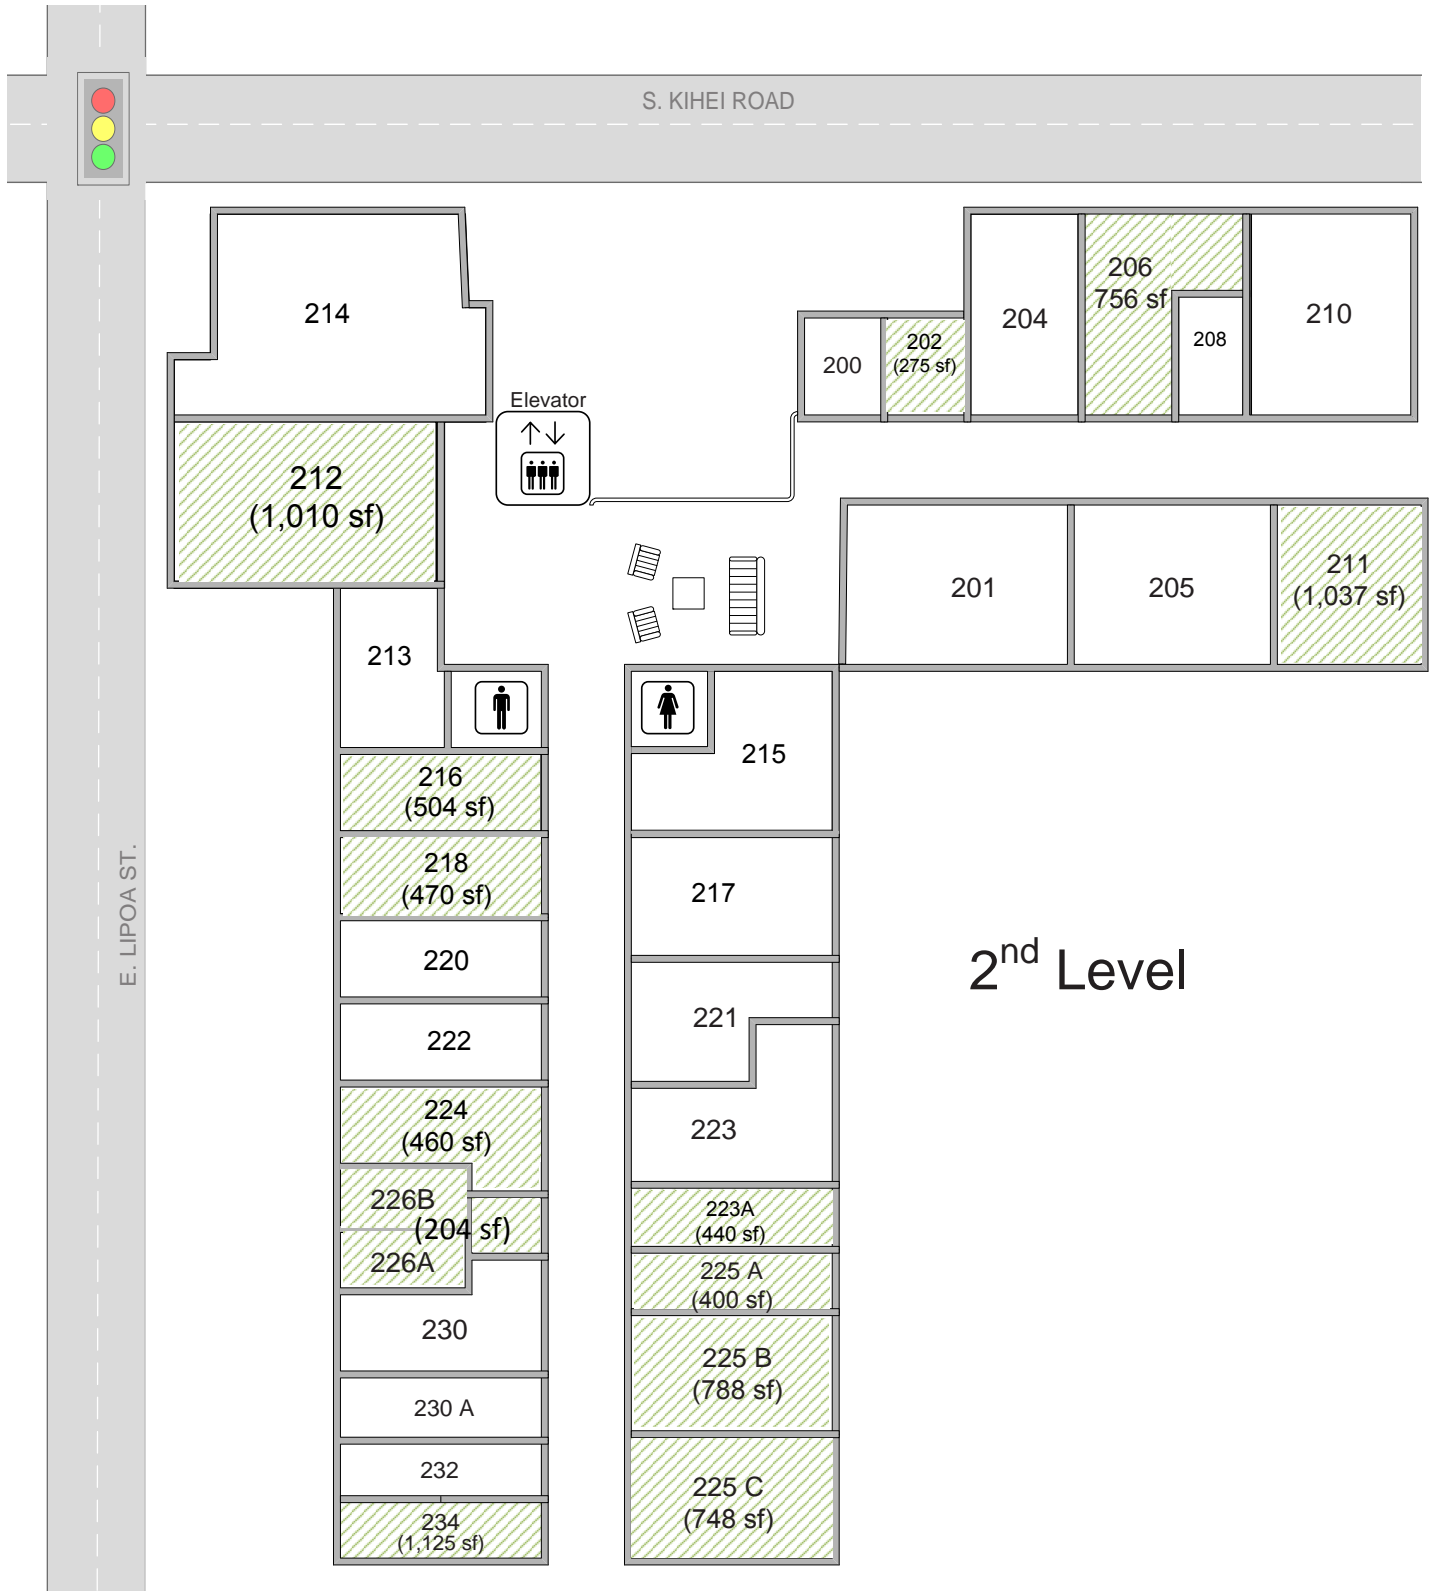

KIHEI PLAZA

**MW Commercial
Realty, Inc.**
Real Estate Brokerage

1280 S. Kihei Road | Ste. 224 | Kihei, HI 96753
P: (808) 879-5000 | F: (808) 879-3999 | Corp. Lic. # RB-16265
www.mwcommercialrealty.com